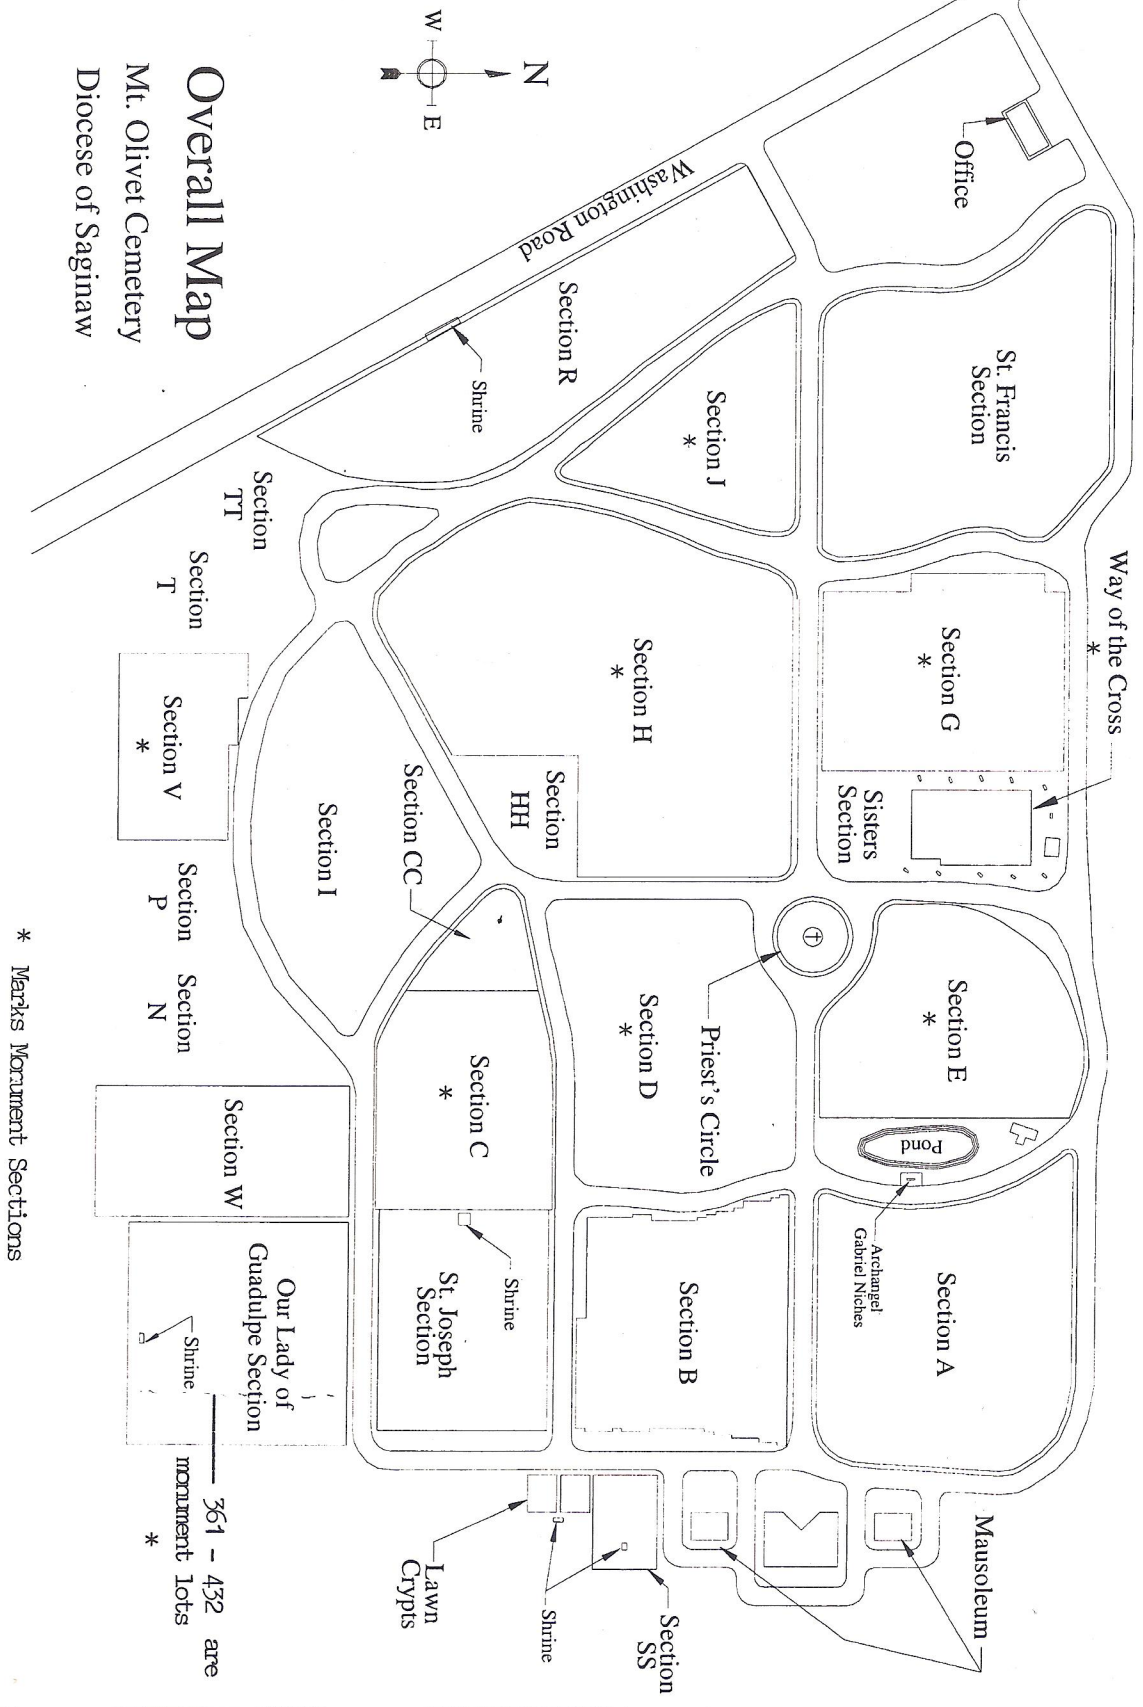

Overall Map
 Mt. Olivet Cemetery
 Diocese of Saginaw

Mt. Olivet Cemetery
 Overall Map
 7/6/2009

3440 S. Washington Ave
 Saginaw, MI 48601
 (989) 752-7159

Cemetery Mapping Services
MS
 219 Webbshaw Drive
 Centerville, OH, 45488